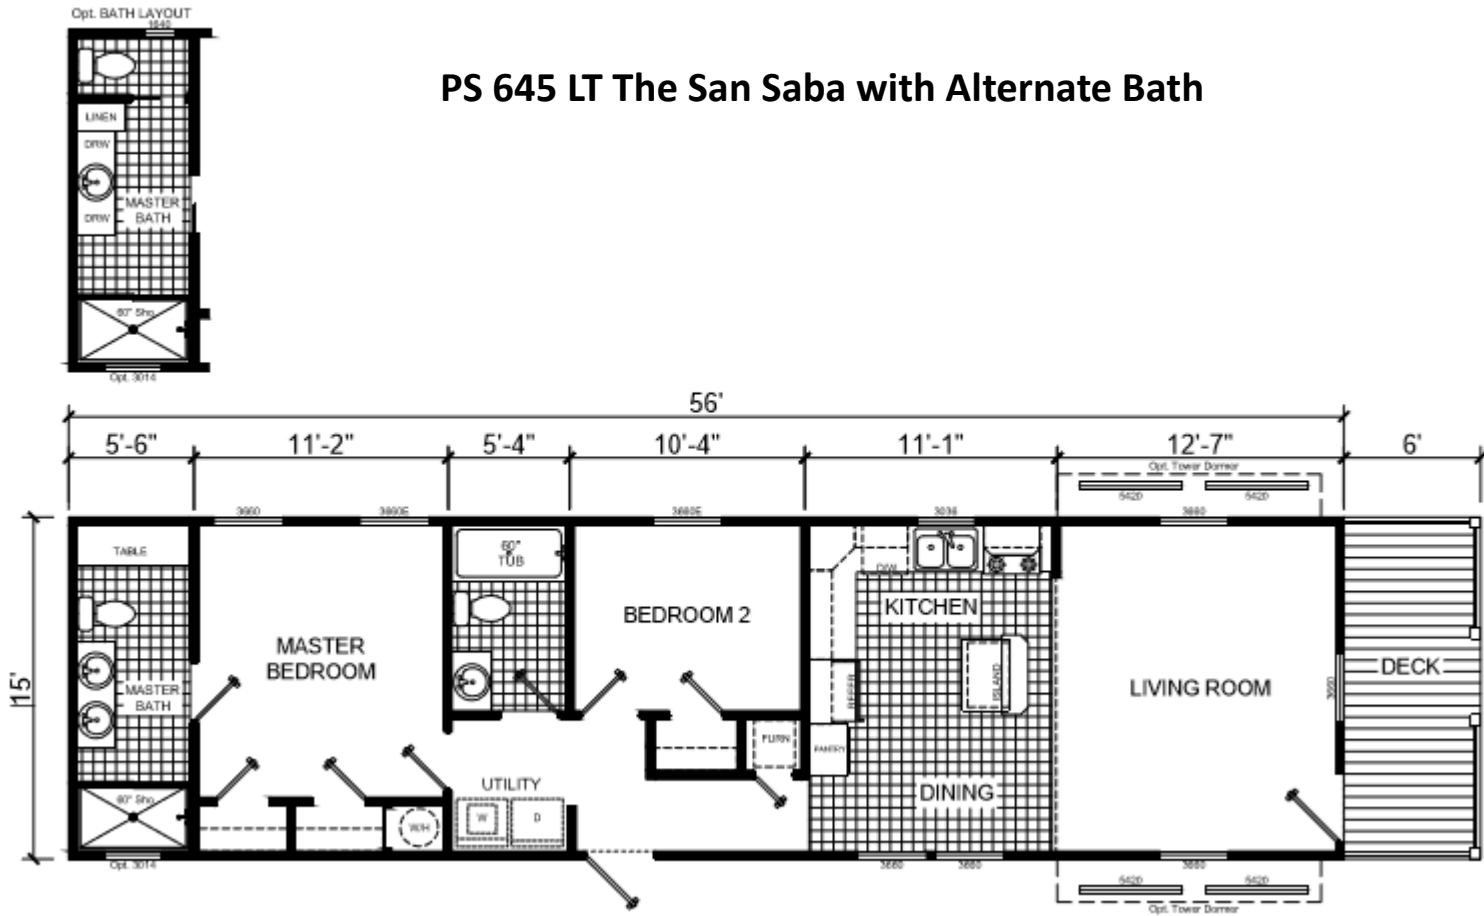

PS 645 LT The San Saba with Alternate Bath

view our display models at 4384 E Interstate 30, Rockwall, Texas 75087

1-877-219-4059 or 972-771-2176

www.RCRCRockwall.com

MHDRET00036207/IHB1526

Due to continuous improvements, regulations, and material/product changes, floorplan specifications may change without notice.